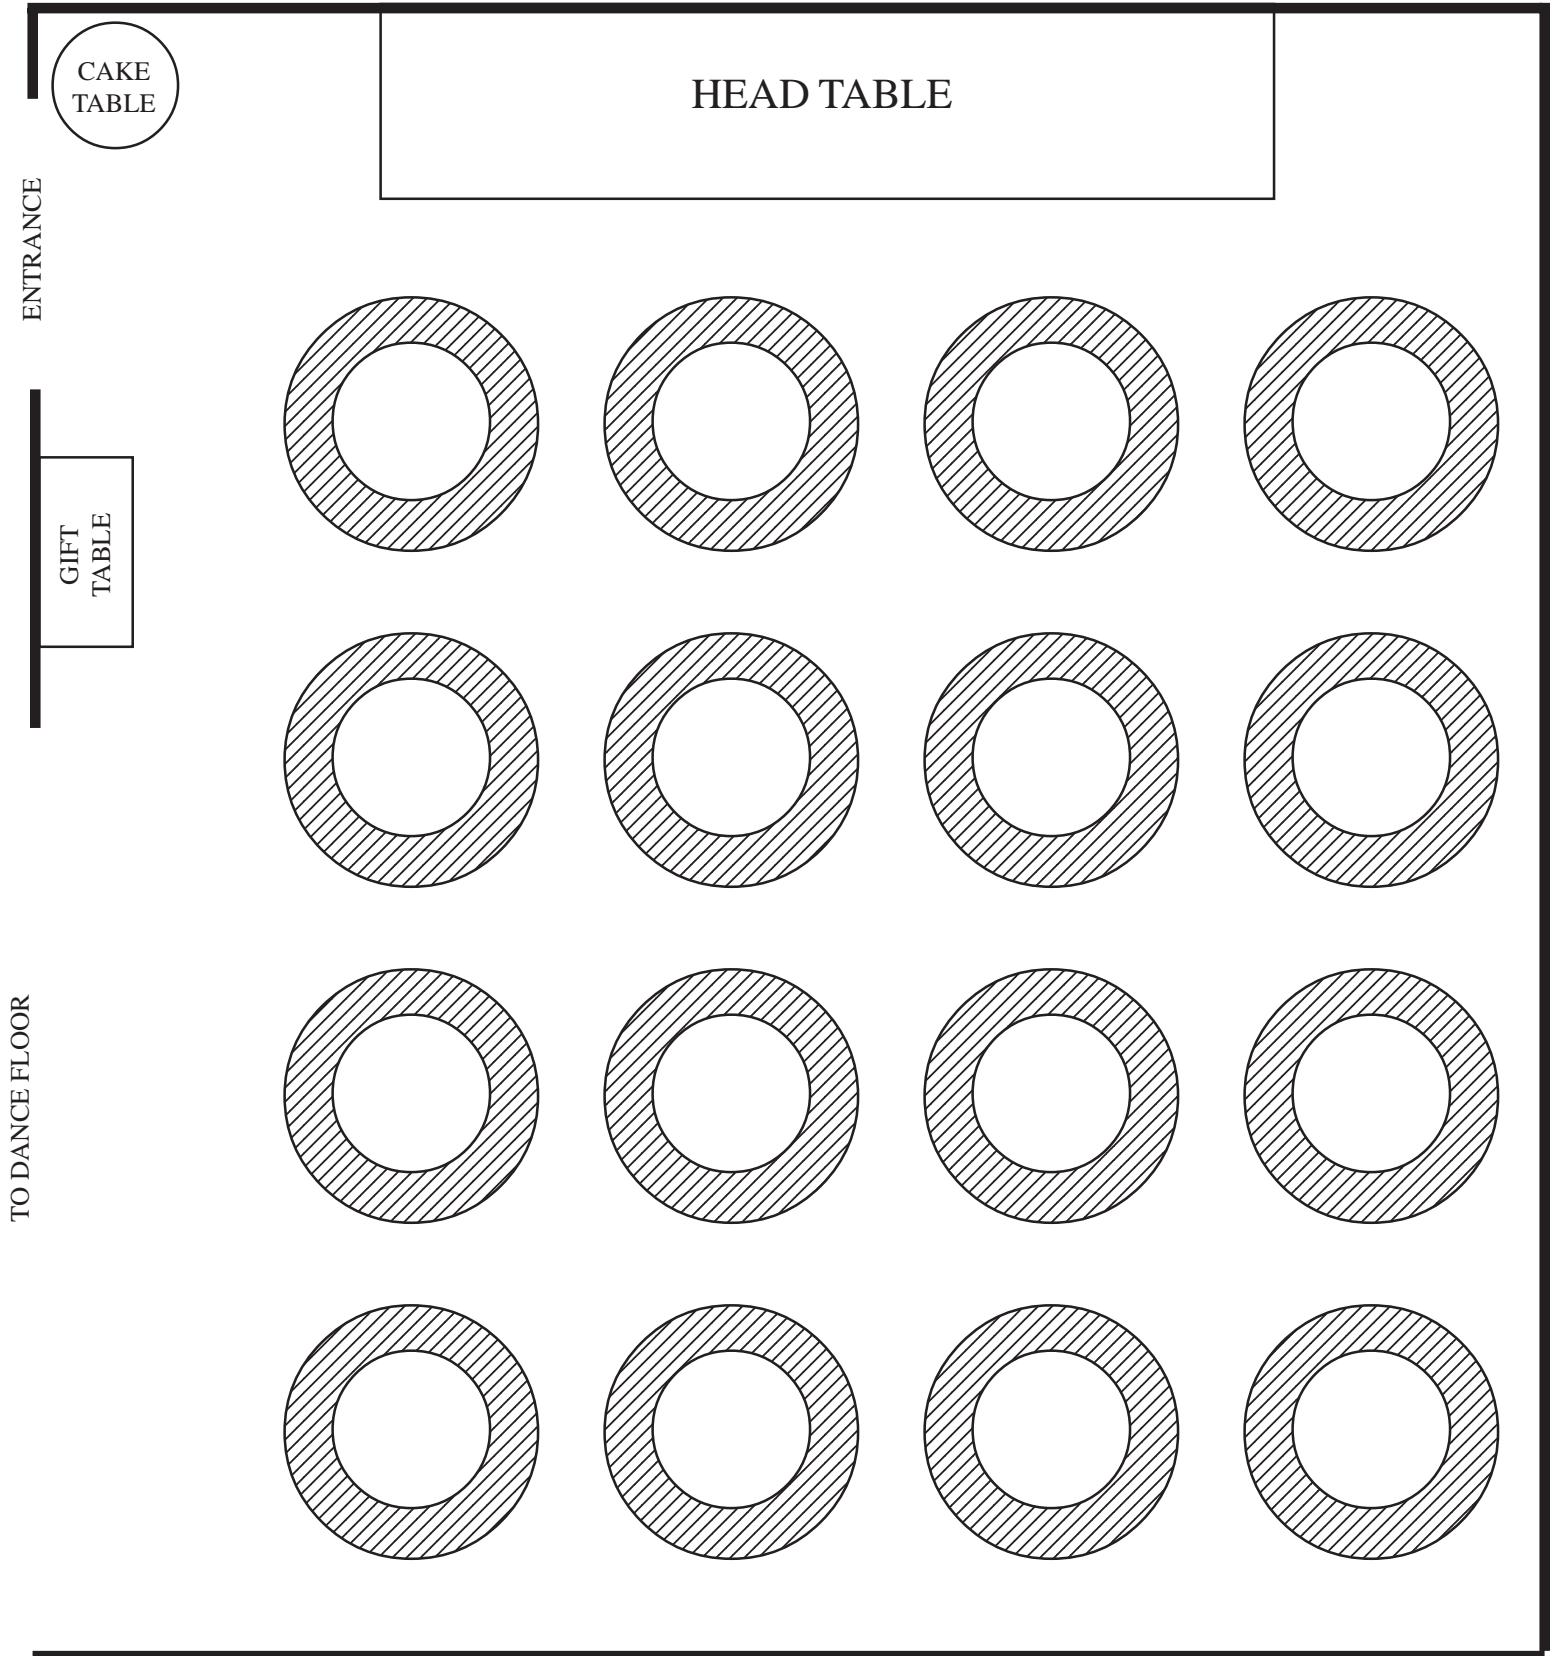

Toscana Party Center Floor Plan

23 Tables x 8 = 184
Head Table = 12

Toscana Party Center Floor Plan

18 Tables x 8 = 144
Head Table = 12

Toscana Party Center Floor Plan

16 Tables x 8 = 128

Head Table = 12

140