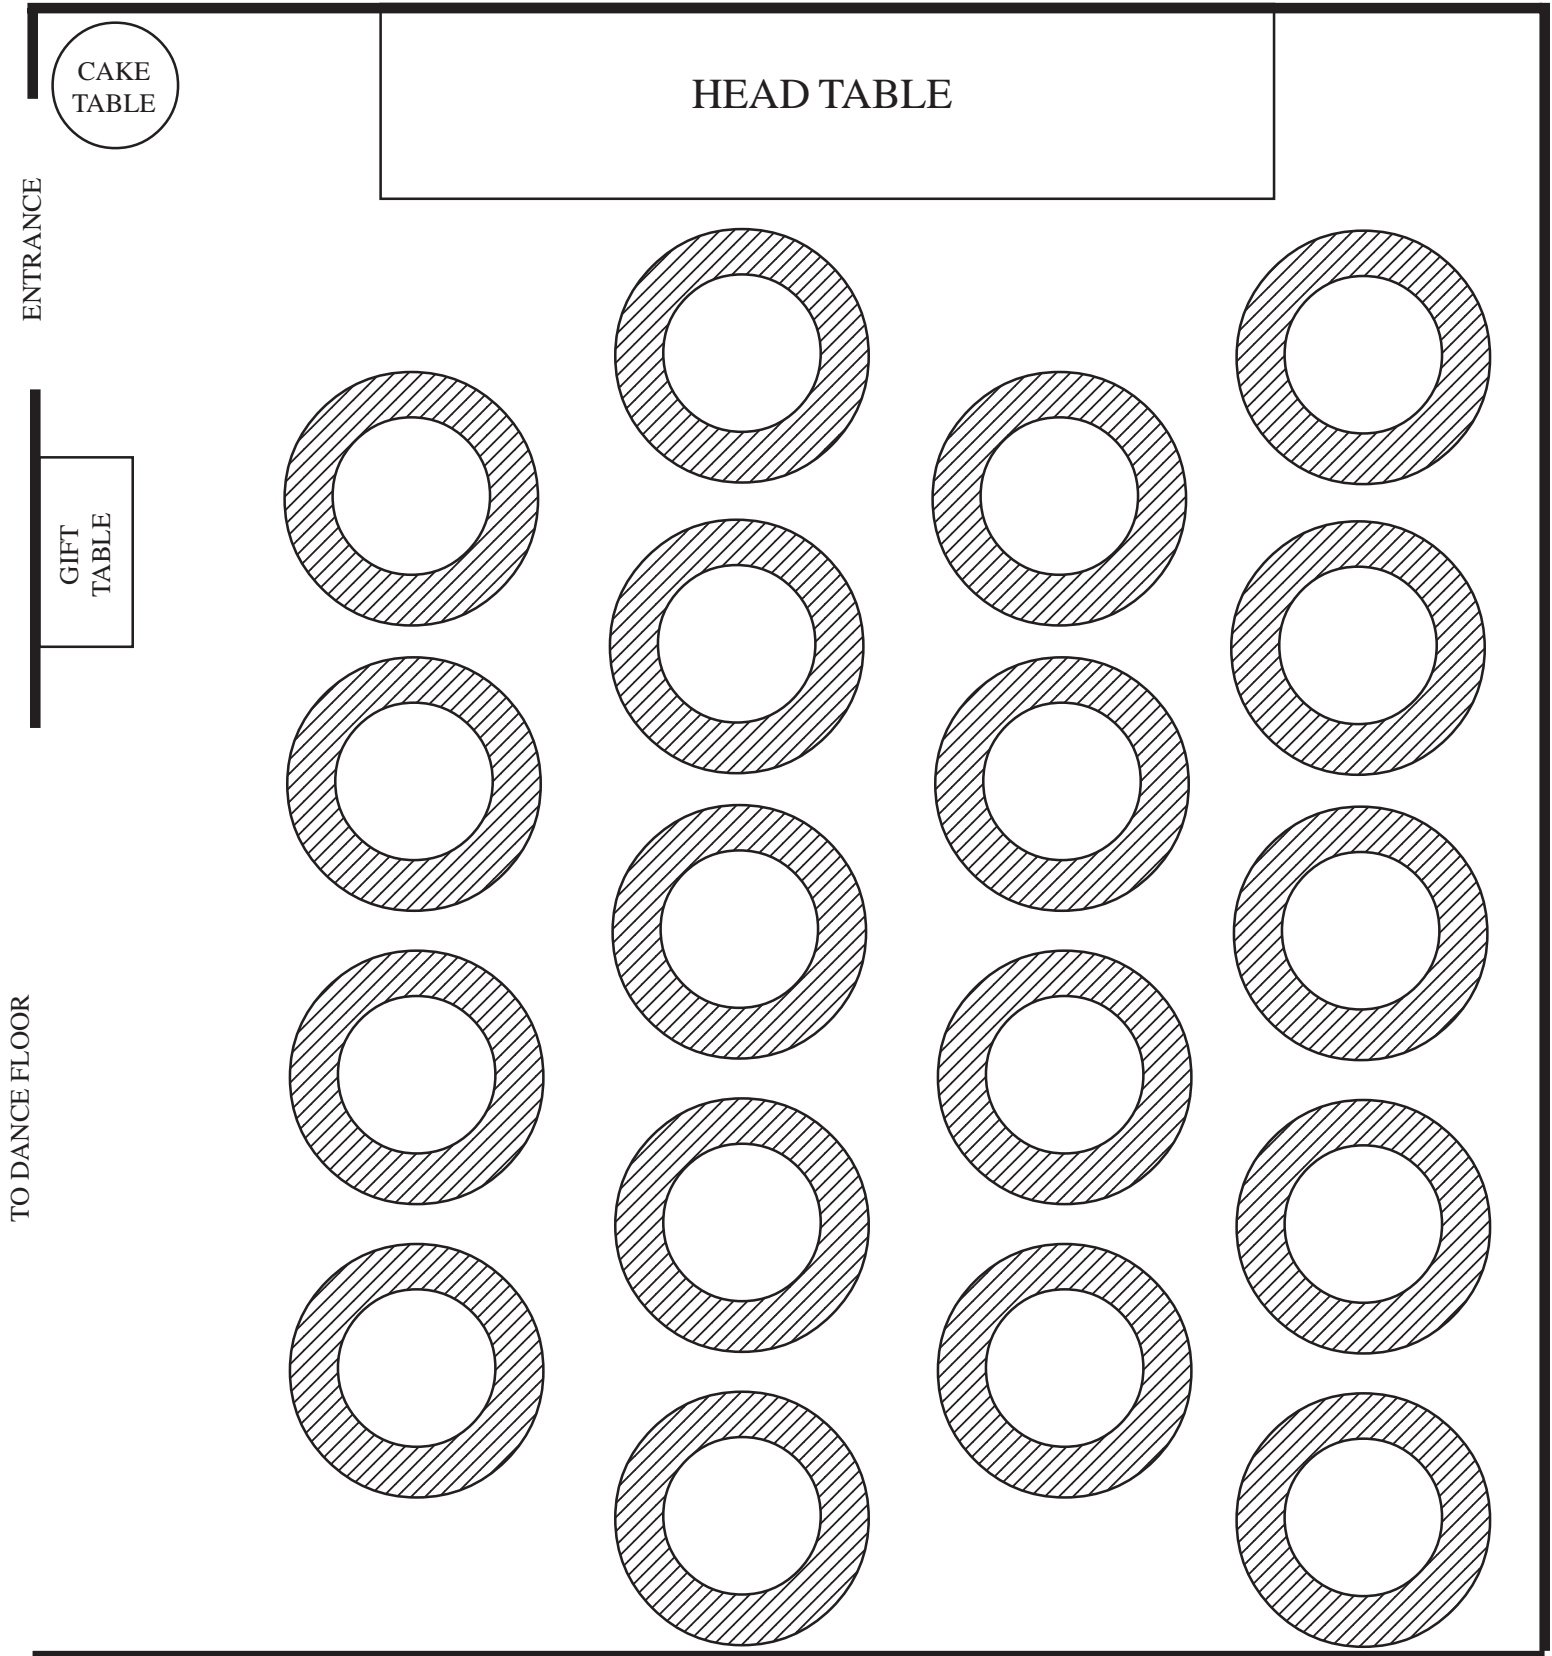

Toscana Party Center Floor Plan

23 Tables x 8 = 184
Head Table = 12

Toscana Party Center Floor Plan

18 Tables x 8 = 144
Head Table = 12

Toscana Party Center Floor Plan

16 Tables x 8 = 128

Head Table = 12

140