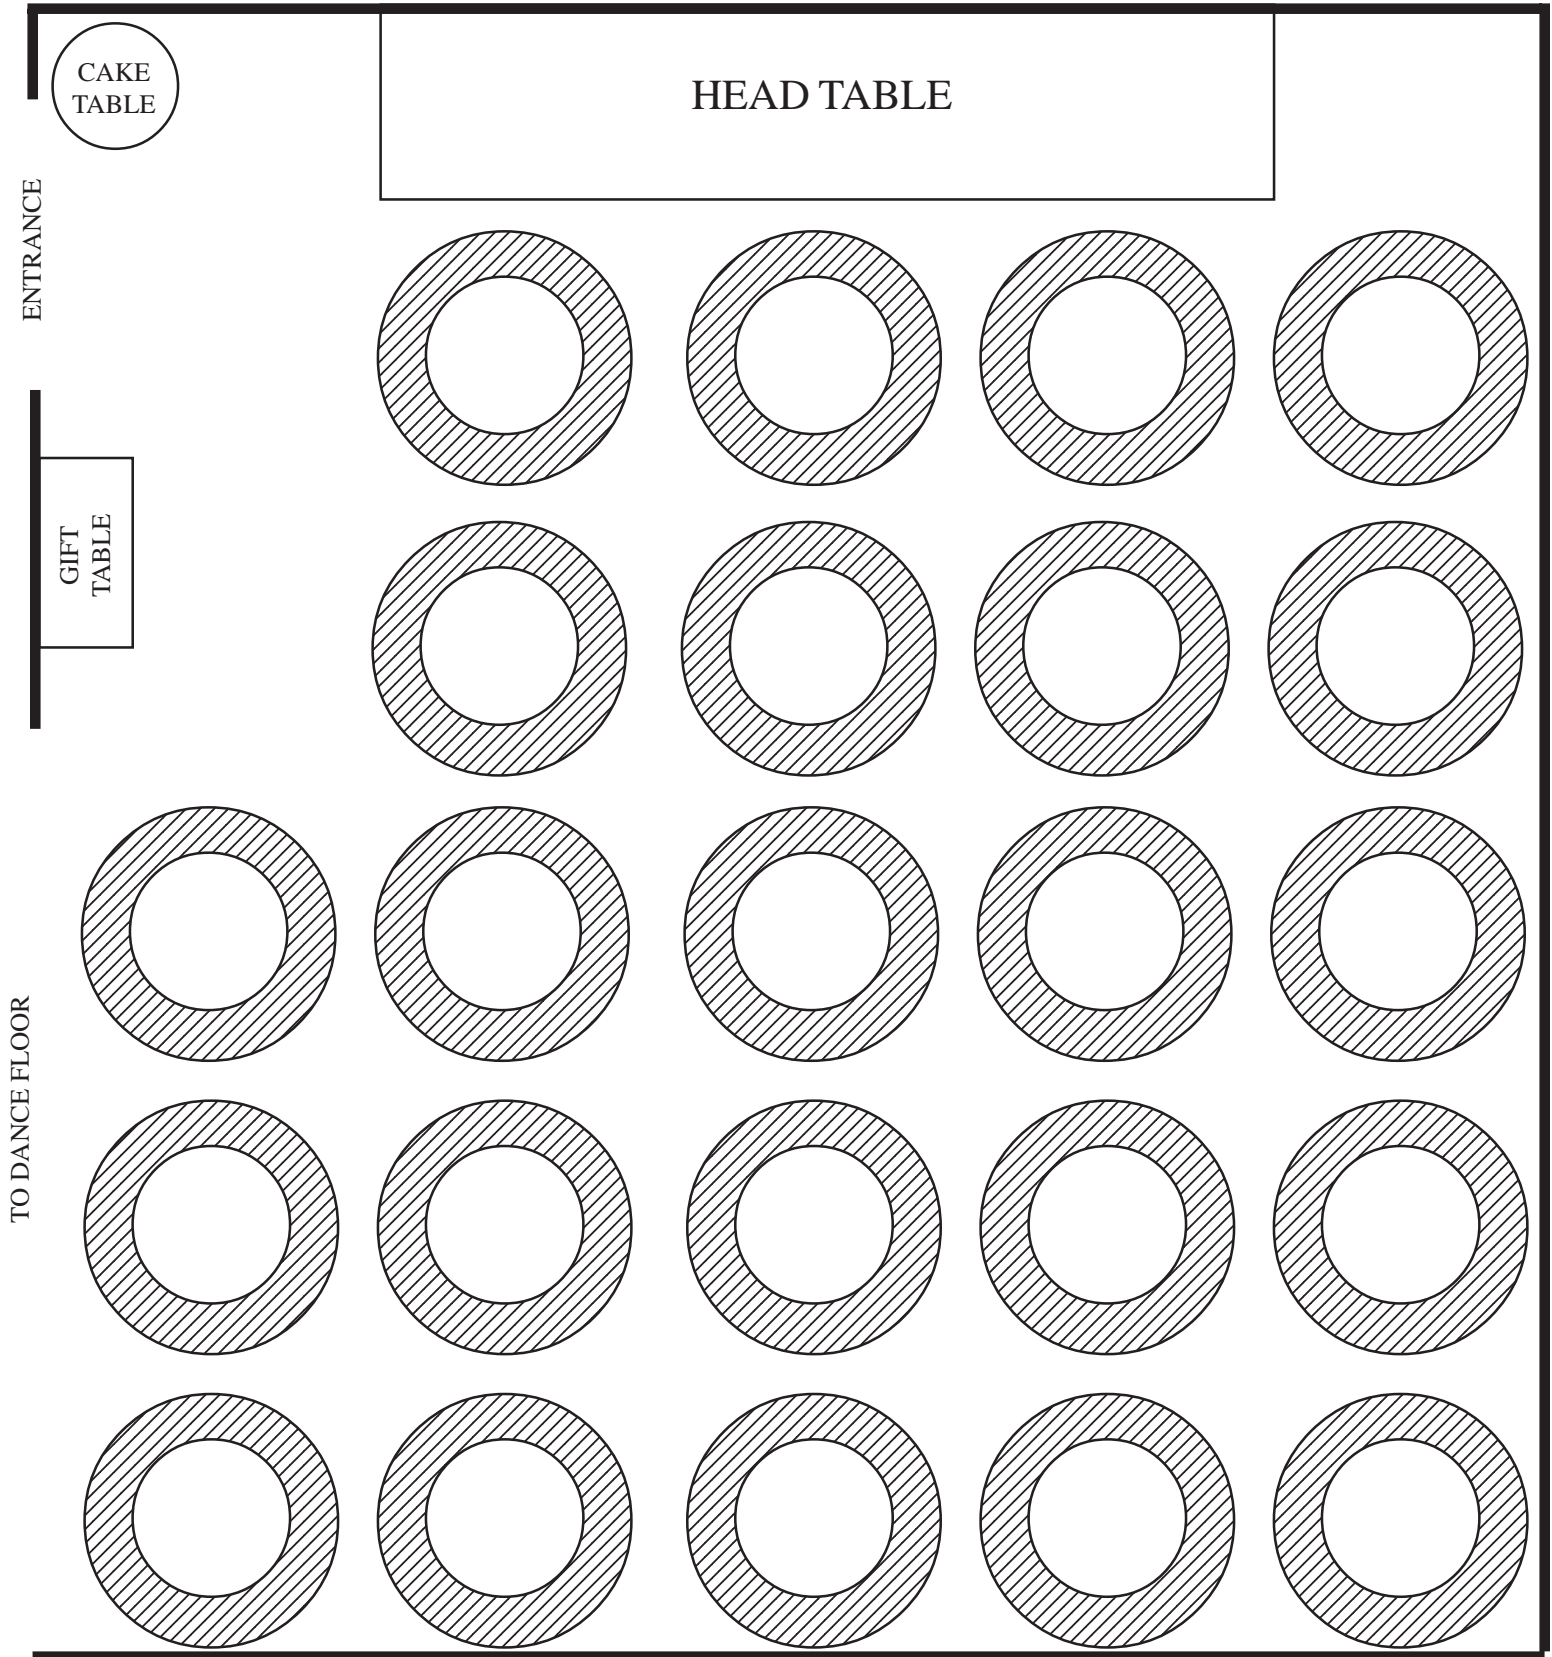

Toscana Party Center Floor Plan

23 Tables x 8 = 184
Head Table = 12

Toscana Party Center Floor Plan

18 Tables x 8 = 144
Head Table = 12

Toscana Party Center Floor Plan

16 Tables x 8 = 128

Head Table = 12

140